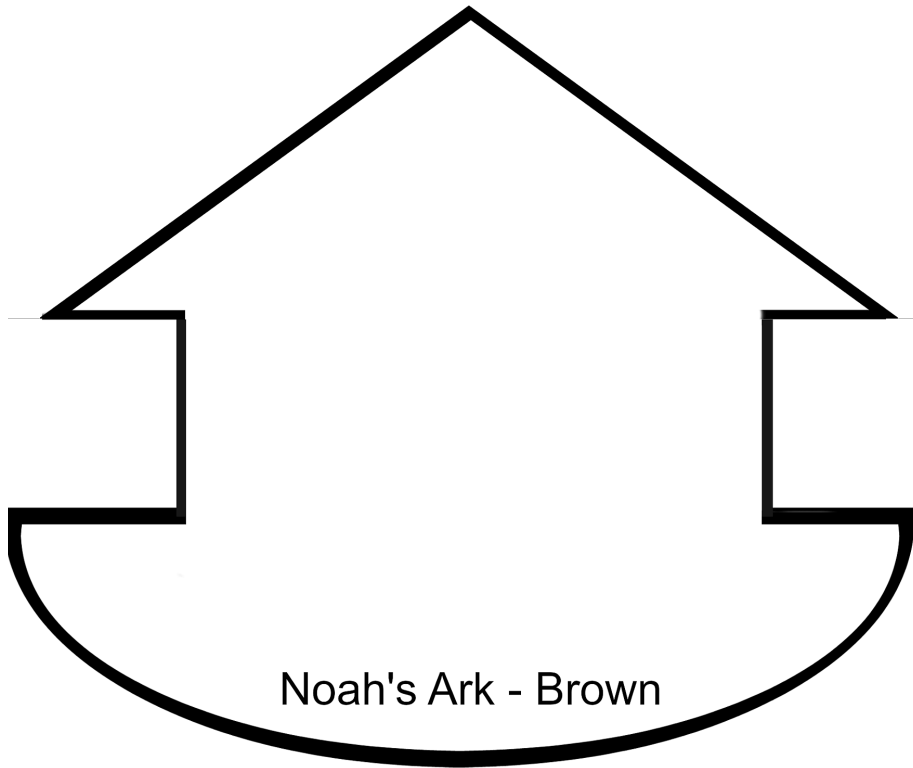

Boat Sail - White or Light  
Color

Sail Boat Mast - Brown

Sail Boat Brown

You may want to make your water slightly wider than this template.

**Water - Blue**

Land Mass - Light Green

Felt Church Quiet Bag - For complete instructions and additional Church Quiet Bag ideas, please visit [paththroughthenarrowgate.com](http://paththroughthenarrowgate.com)

Land 1 - Light Green

Star -  
Light Yellow

Noah's Ark - Brown

Tree Top - Green

Trunk 2 -Brown

Tree Top - Green

Trunk 2 -Brown

Tree - Green

Tree Trunk 1 -Brown

Cloud - White or Gray

Felt Church Quiet Bag - For complete instructions and additional Church Quiet Bag ideas, please visit [paththroughthenarrowgate.com](http://paththroughthenarrowgate.com)